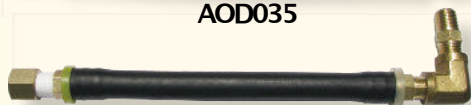

HOSE CRIMPER ASSEMBLIES

PART #	DESCRIPTION	WT
LWP-A	Flextral Crimper Assembly, Pneumatic	45
LWP-E	Flextral Crimper Assembly, 1HP Electric	45

NOTE: Complete w/3/8" & 1/2" Dies & Rings

DON'T SEE THE EXACT HOSE OR ACCESSORY THAT YOU NEED, CALL US TODAY.
(504) 888-8989 or Toll Free 800-992-7448

HOSE ACCESSORIES / JETTER HOSE

ENGINE OIL DRAIN HOSE ASSEMBLIES

PART #	DESCRIPTION	LGTH	INLET	OUTLET	WT
AOD005	GX160-200Honda Engines	6"	1/8"MPPT	1/4"MPPT	.25
AOD009	6HP EX 170& 9HP EX270 Robin Subaru Engines	6"	1/4"MPPT	1/4"MPPT	.26
AOD010	GX270, 340, & 390Honda Engines	6"	M12x1.5mm MPT	1/4"MPPT	.31
AOD015	GX610, 620, & 670(Old Style) Honda Engines, Robin Subaru 18HP, 16-21HPVanguard, & Kohler 14-27HPV-TwinEngines	6"	3/8"MPPT	1/4"MPPT	.32
AOD016	GX630, 660, & 690(New Style) Honda Engines	6"	M20x1.5mm MPT	1/4"MPPT	.32
AOD016-18	Same as Above -18" Long Hose	18"	M20x1.5mm MPT	1/4"MPPT	.42
AOD018	Kohler Diesel KDW1003 26HP	24"	3/8"MPPT	1/4"MPPT	.46
AOD038	Kohler 38-40HPEngines	6"	1/2"MPPT	1/4"MPPT	.34

AOD030

AOD035

AOD036

PUMP OIL DRAIN HOSE ASSEMBLIES

PART #	DESCRIPTION	LGTH	INLET	WT
AOD020	CATPumps Solid Shaft	10'	1/4"MPPT	.29
AOD030	All AR Pumps	6"	3/8"MPPT	.34
AOD035	All GP Solid Shaft	6"	1/4"MPPT	.26
AOD035-18	All GP Solid Shaft -18" Long Hose	18"	1/4"MPPT	.35
AOD035-24	All GP Solid Shaft -24" Long Hose	24"	1/4"MPPT	.40
AOD036	All GP -EZ Series Pumps	6"	1/4"MPPT	.26