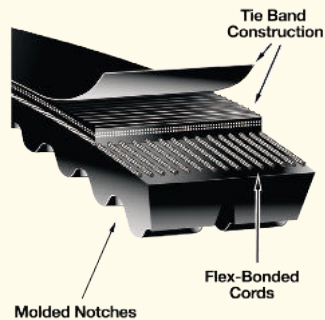

3VX315

3VX375

3VX425

3VX475

3/3VX425

3/3VX475

## V80®SUPER HC®MOLDED NOTCH V-BELTS

PART #	DESCRIPTION	TOPWIDTH	THICK	OC	WT	PRICE
3VX300	3VX Molded Notch V-Belt	3/8"	21/64"	30"	.15	----
3VX315	3VX Molded Notch V-Belt	3/8"	21/64"	31.5"	.20	----
3VX335	3VX Molded Notch V-Belt	3/8"	21/64"	33.5"	.20	----
3VX350	3VX Molded Notch V-Belt	3/8"	21/64"	35"	.20	----
3VX355	3VX Molded Notch V-Belt	3/8"	21/64"	35.5"	.20	----
3VX375	3VX Molded Notch V-Belt	3/8"	21/64"	37.5"	.45	----
3VX400	3VX Molded Notch V-Belt	3/8"	21/64"	40"	.20	----
3VX415	3VX Molded Notch V-Belt	3/8"	21/64"	41.5"	.20	----
3VX425	3VX Molded Notch V-Belt	3/8"	21/64"	42.5"	.20	----
3VX450	3VX Molded Notch V-Belt	3/8"	21/64"	45"	.25	----
3VX464	3VX Molded Notch V-Belt	3/8"	21/64"	46.4"	.20	----
3VX475	3VX Molded Notch V-Belt	3/8"	21/64"	47.5"	.20	----
3VX487	3VX Molded Notch V-Belt	3/8"	21/64"	48.7"	.20	----
3VX500	3VX Molded Notch V-Belt	3/8"	21/64"	50"	.20	----
3VX530	3VX Molded Notch V-Belt	3/8"	21/64"	53"	.30	----
3VX560	3VX Molded Notch V-Belt	3/8"	21/64"	56"	.35	----
3VX600	3VX Molded Notch V-Belt	3/8"	21/64"	60"	.35	----

NOTE: OC =Outer Circumference

## V80®SUPER HC®MOLDED NOTCH POWERBAND®BELTS

PART #	DESCRIPTION	TOPWIDTH	THICK	OC	WT	PRICE
3/3VX425	3VX Cogged Power Band Belt, 3 Groove	1-1/8"	21/64"	42.5"	.75	----
3/3VX475	3VX Cogged Power Band Belt, 3 Groove	1-1/8"	21/64"	47.5"	.88	----