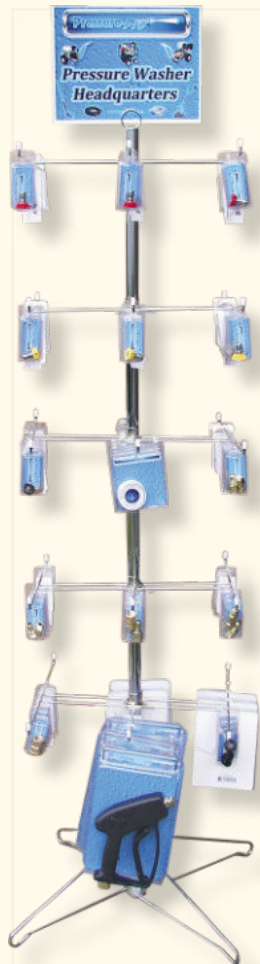

# PACKAGED PARTS

**DIMENSIONS:**

73.5" H x 26"W x 26" D

**PDP002** (Display w/Parts)

LIST: \$1,536.48 WT: 25

**RSR-5-6P**(Display Only)

LIST: \$126.21 WT: 8.0

NOTE: PDP002 Display Comes with Sign, Nozzle Chart, Reorder Tags, & 3 each Quantities of the Parts Listed Above /QC =Quick Connect