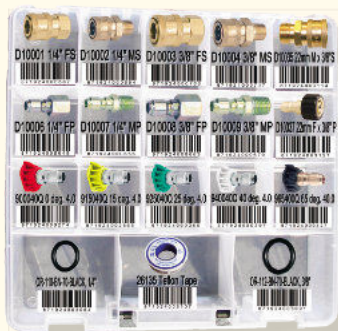

# PACKAGED PARTS

10-319

10-300

10-115

**APB018** (Parts Box w/Parts)  
LIST: \$277.95 WT: 9.0

**292960** (Parts Box Only)  
LIST: \$38.01 WT: 2.38

## ADDITIONAL PACKAGED PARTS

PART #	DESCRIPTION	WT	PRICE
10-800	Chemical Strainer D40006,Black, No Check Valve	.04	----
10-110	3/8"High Pressure Filter WW3800, For Surface Cleaners	.20	----
10-302	1/4"High Pressure Filter 100560, 1/4"QCP x 1/4"NPT-M	.24	----
10-319	Green Cap Filter Assembly AIF001, 3/4"FGH x 1/2"BSP-M	.62	----
10-320	Duraview Inlet Filter 100651, 3/4"FGH x 1/2"MPT-M,(2) 1/4"ByPass	.55	----
10-113	Unloader AR20821MINI-MATIC,Direct Mount Control Set	1.69	----
10-114	Unloader AR20992GYMATIC,Direct Mount Control Set	2.64	----
10-300	Unloader VRT-310,No EZ Start	1.94	----
10-318	Unloader YVB75KDM-N,Direct Mount Control Set	2.14	----
10-111	1/2"Thermal Relief Valve 100558	.14	----
10-301	E-ZStart Valve YESTVALVE, 3/8"NPT-Mw/1/4" Barb	.34	----
10-306	GP Side Handle D22000,Adjustable Fits 1/4"Lances	.23	----
10-309	Gutter Cleaner 12" Assembly D20011 w/QC's	.59	----
10-112	Inline Swivel, 7080Straight Brass, 3/8"Mx 3/8"F	.27	----
10-307	Hose Reel Swivel 7475, Brass 90 Degree, 1/2"F x 1/2"F	.89	----
10-308	Swivel Repair Kit, Fits 7475	.44	----
10-115	Test Gauge Assembly ATG001, 0-5000Gauge w/QC's	1.14	----
10-305	Pressure Gauge 348259, 0-50001/4"MPT	.48	----
02-117	Fuel Tank Cap, Metal, 125-368Fits GX110-GX390Honda Engines	.20	----
10-130	Spark Plug 130-823,BPR6ES Fits Honda GX110-390&LCT PP208-414	.14	----
10-101	2-1/2"Rubber Foot 613, 2-Pack	.48	----