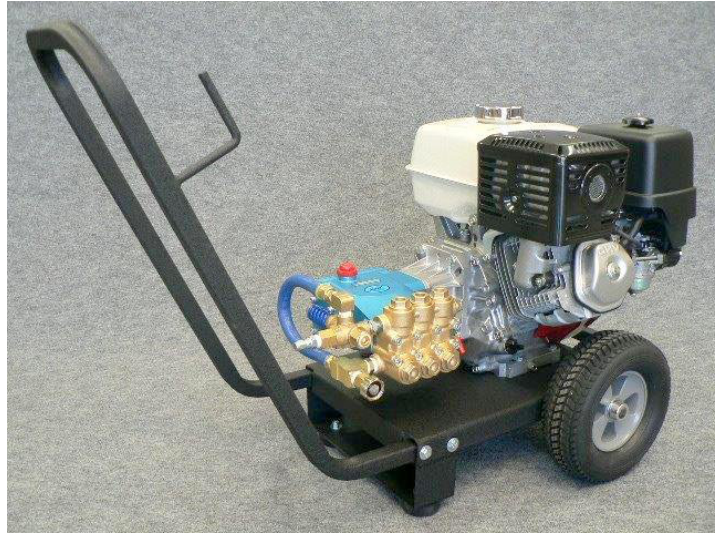

Hydro-Quip

RS Series

MODEL#	RS-2030H	RS-2530H	RS-2540HH	RS-3035HH	RS-3240HH	RS-3540HH	RS-4035HH
PSI	2000	2500	2500	3000	3200	3500	4000
GPM	3.0	3.0	4.0	3.5	4.0	4.0	3.5
PUMP	Direct	Direct	Direct	Direct	Direct	Direct	Direct
ENGINE	5.5HP	6.5HP	9.0HP	9.0HP	11.0HP	13.0HP	13.0HP
WHEEL KIT	Powder Coated	Powder Coated	Powder Coated	Powder Coated	Powder Coated	Powder Coated	Powder Coated
GUN	Trigger	Trigger	Trigger	Trigger	Trigger	Trigger	Trigger
LANCE	36"	36"	36"	36"	36"	36"	36"
HOSE	3/8" x 50'	3/8" x 50'	3/8" x 50'	3/8" x 50'	3/8" x 50'	3/8" x 50'	3/8" x 50'
STARTER	Recoil	Recoil	Recoil	Recoil	Recoil	Recoil	Recoil
WEIGHT	Call	Call	Call	Call	Call	Call	Call

- Dependable Honda gasoline engine
- Rugged Cat Triplex Plunger Pump
- Powder Coated Wheel kit w/solid tires
- Pump Saver Valve
- Downstream Chemical Injector

HONDA
ENGINES

CAT
PUMPS®
The Pumps with Nine Lives